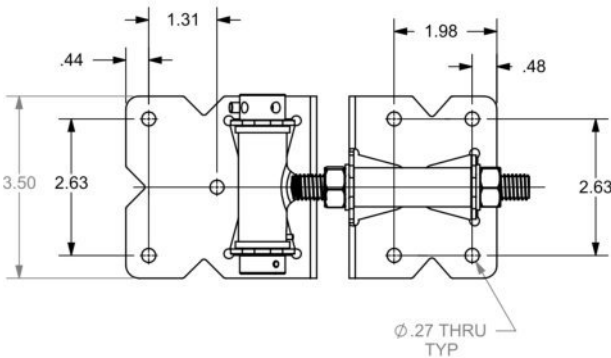

**TREX FENCE GATE HARDWARE**

**SINGLE & DOUBLE GATE LATCH**

**SINGLE & DOUBLE GATE STRIKER**

**ADJUSTABLE HINGE**

**GATE HANDLE**

**DROP ROD ASSEMBLY**

**NOTE:**

1. GATE HARDWARE MANUFACTURERS MAY VARY.
2. DRAWING NOT TO SCALE.