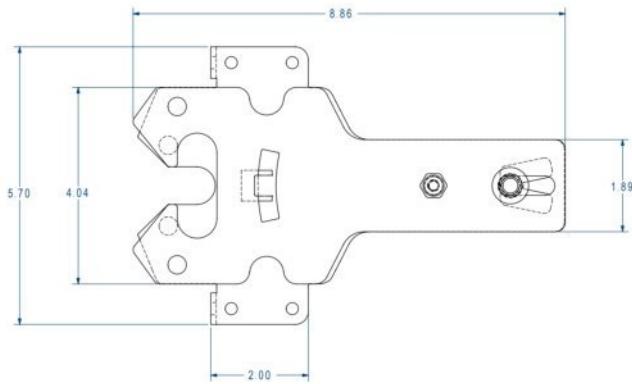

**TREX FENCE GATE HARDWARE**

**SINGLE & DOUBLE GATE LATCH**

**SINGLE & DOUBLE GATE STRIKER**

**ADJUSTABLE HINGE**

**GATE HANDLE**

**DROP ROD ASSEMBLY**

**NOTE:**

1. GATE HARDWARE MANUFACTURERS MAY VARY.
2. DRAWING NOT TO SCALE.