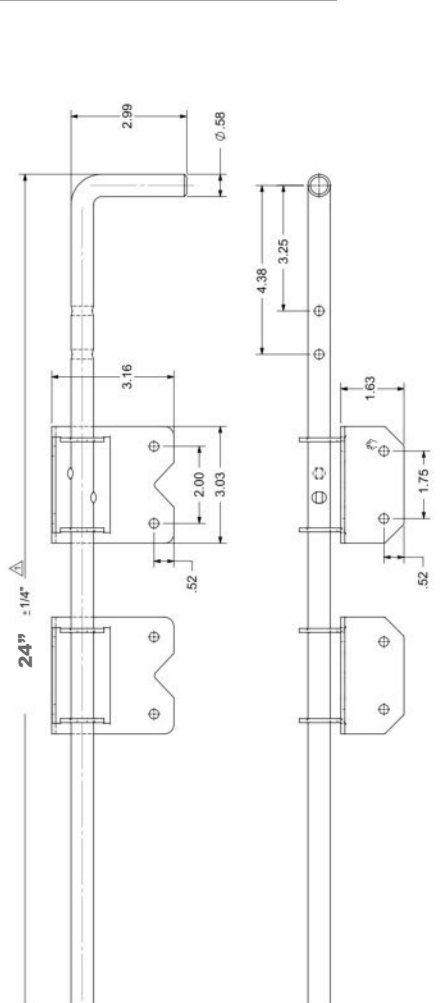

**TREX FENCE GATE HARDWARE**

**SINGLE & DOUBLE GATE LATCH**

**SINGLE & DOUBLE GATE STRIKER**

**ADJUSTABLE HINGE**

**GATE HANDLE**

**DROP ROD ASSEMBLY**

**NOTE:**

1. GATE HARDWARE MANUFACTURERS MAY VARY.
2. DRAWING NOT TO SCALE.