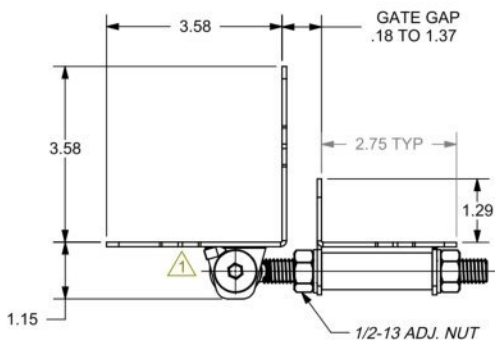

**TREX FENCE GATE HARDWARE**

**SINGLE & DOUBLE GATE LATCH**

**SINGLE & DOUBLE GATE STRIKER**

**ADJUSTABLE HINGE**

**GATE HANDLE**

**DROP ROD ASSEMBLY**

**NOTE:**

1. GATE HARDWARE MANUFACTURERS MAY VARY.
2. DRAWING NOT TO SCALE.