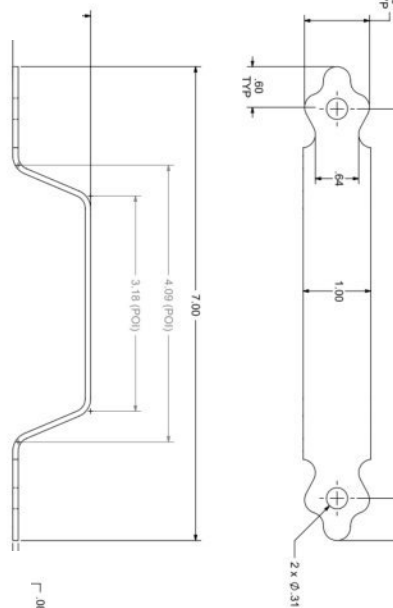

**TREX FENCE GATE HARDWARE**

**SINGLE & DOUBLE GATE LATCH**

**SINGLE & DOUBLE GATE STRIKER**

**ADJUSTABLE HINGE**

**GATE HANDLE**

**DROP ROD ASSEMBLY**

**NOTE:**

1. GATE HARDWARE MANUFACTURERS MAY VARY.
2. DRAWING NOT TO SCALE.