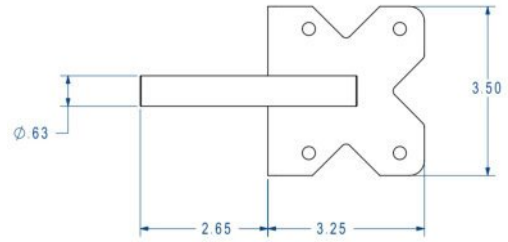

**TREX FENCE GATE HARDWARE**

**SINGLE & DOUBLE GATE LATCH**

**SINGLE & DOUBLE GATE STRIKER**

**ADJUSTABLE HINGE**

**GATE HANDLE**

**DROP ROD ASSEMBLY**

**NOTE:**

1. GATE HARDWARE MANUFACTURERS MAY VARY.
2. DRAWING NOT TO SCALE.